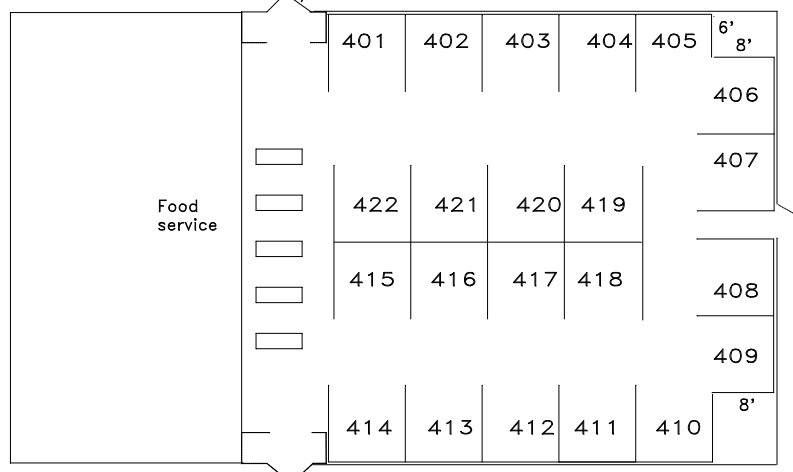

Haynes  
Pavillion

Bozeman  
Fairgrounds

All Booths  
10'x10'

Aprox.  
110'x225'

Rest  
Rooms

15'

15'

South  
Entrance

## Building 4

All Booths 10'x10'  
Unless Otherwise Marked

Floorplan Prepared By:  
K&J Convention Services  
(406)442-3238  
www.kjconventions.com