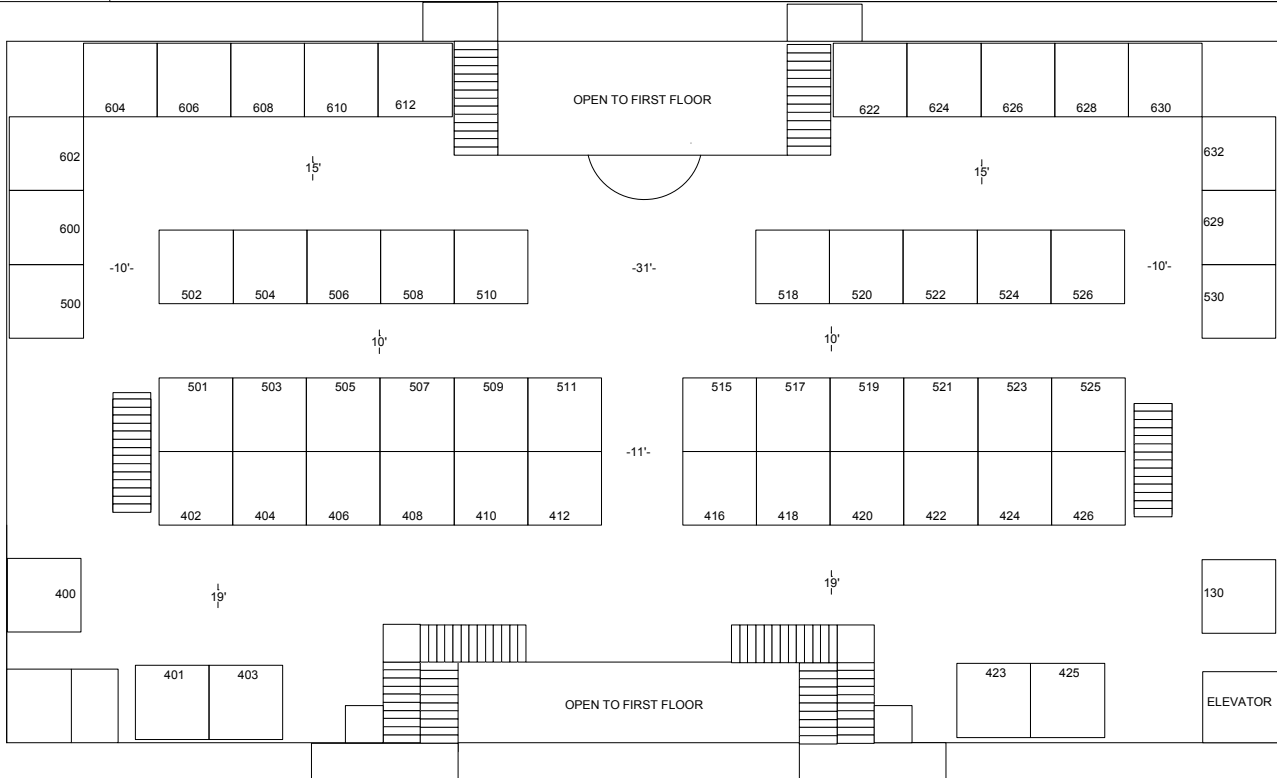

GRAND BUILDING
2ND FLOOR
UTAH STATE FAIR PARK

2016 JP Display - All Rights Reserved and may not be duplicated without written permission from JP Display. Confidential property of JP Display