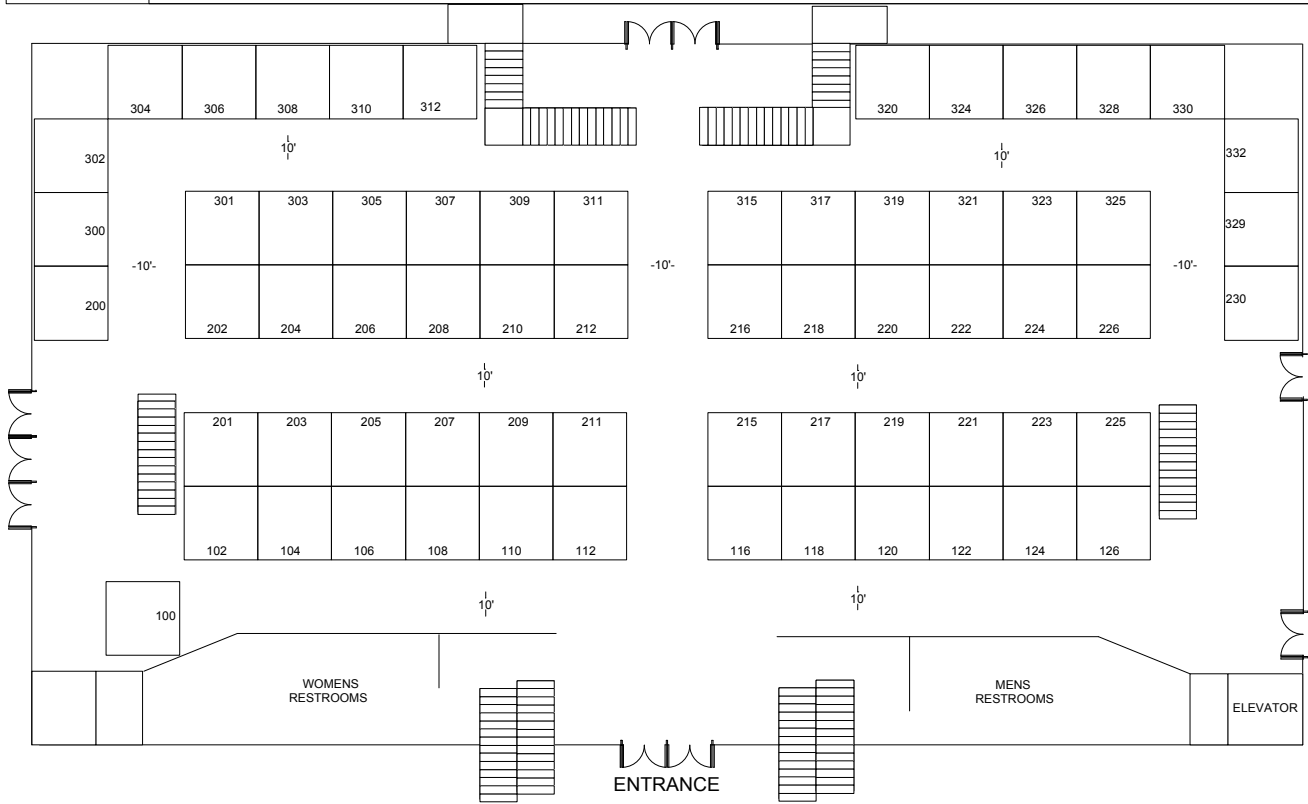

GRAND BUILDING
1ST FLOOR
UTAH STATE FAIR PARK

2016 JP Display - All Rights Reserved and may not be duplicated without written permission from JP Display. Confidential property of JP Display

GRAND BUILDING
2ND FLOOR
UTAH STATE FAIR PARK

35 - 10' X 10' Booth

Promontory Hall