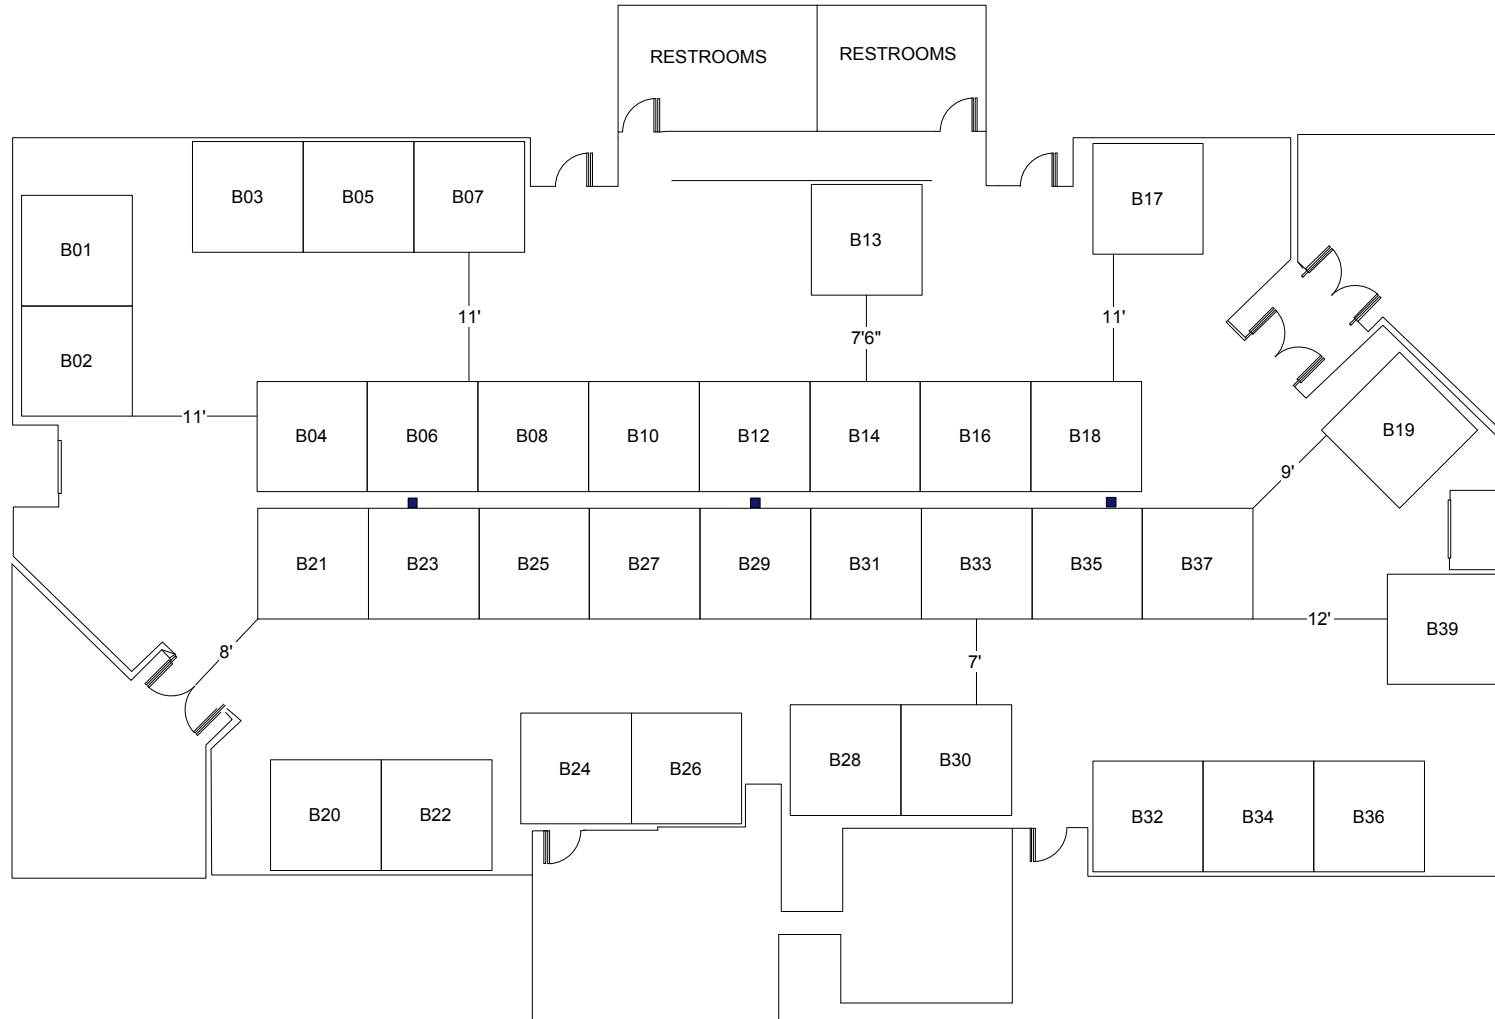

35 - 10' X 10' Booth

Promontory Hall