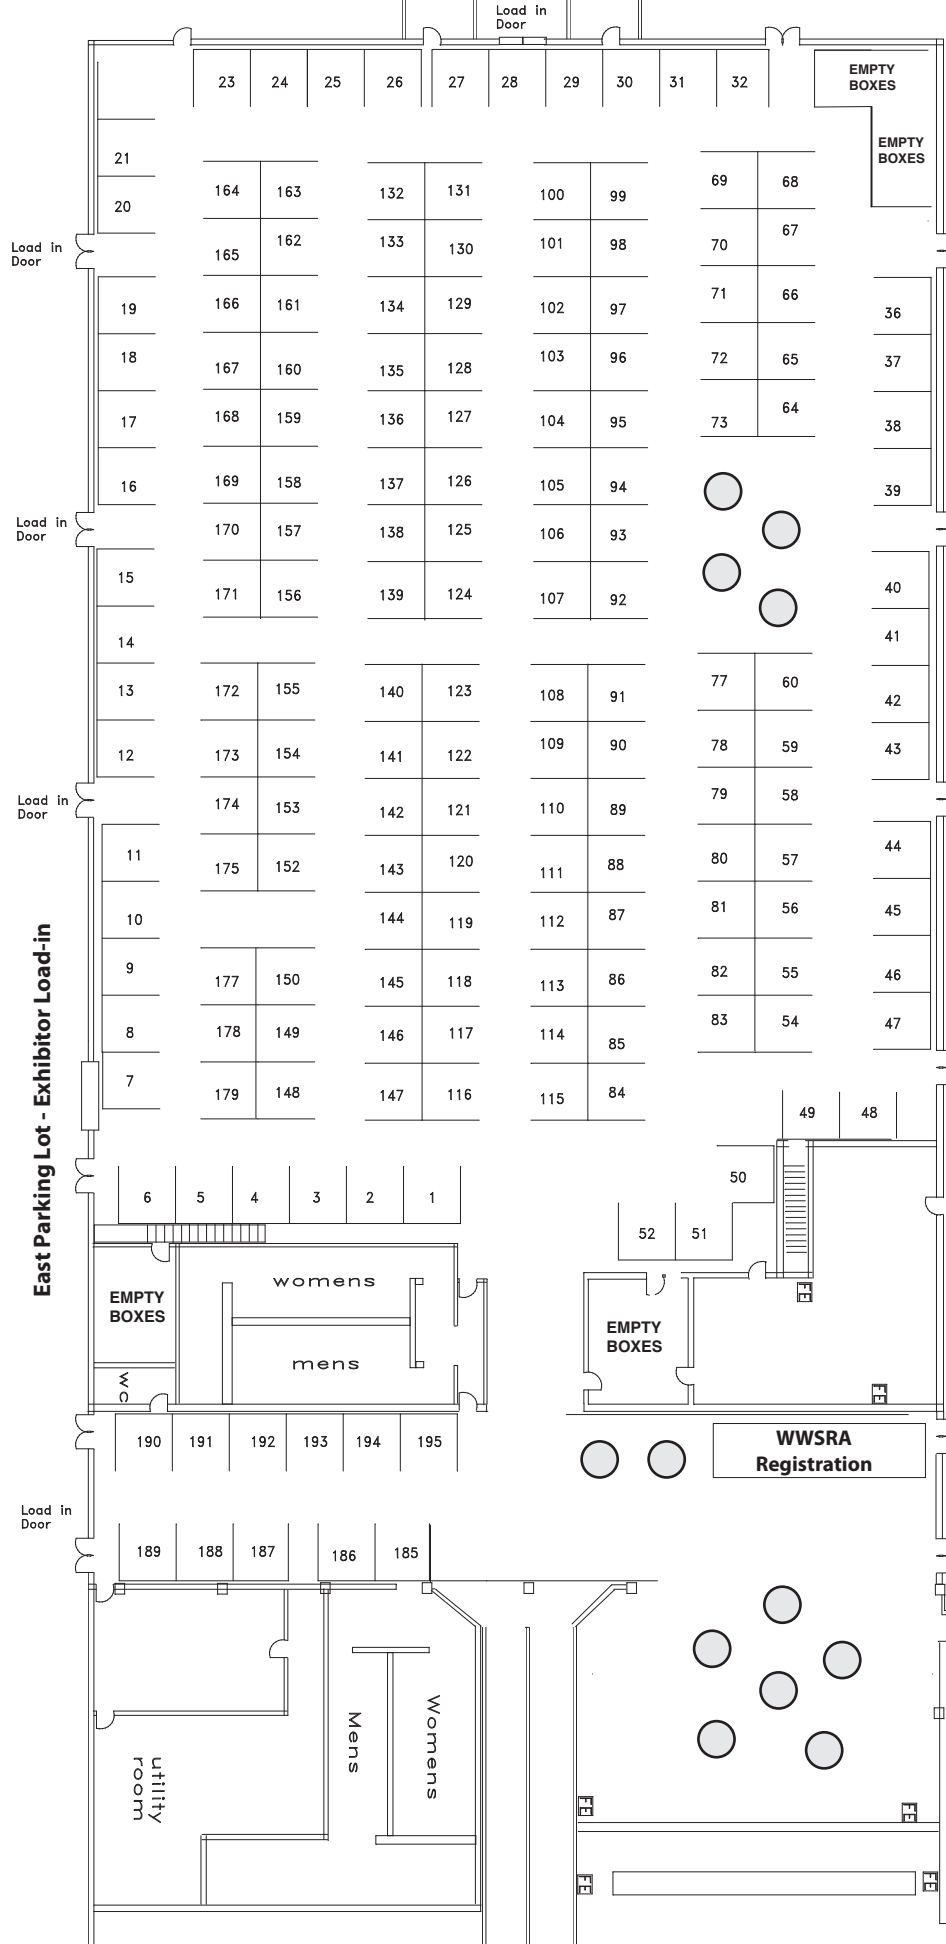

# WWSRA Montana Winter Show 2024

Lewis & Clark  
County Fairgrounds  
Helena, MT

All Booths are 10x10

West Parking Lot

HeleBurger -  
Wednesday

Tacos El Patron -  
Tuesday

Food Trucks

Charm  
City