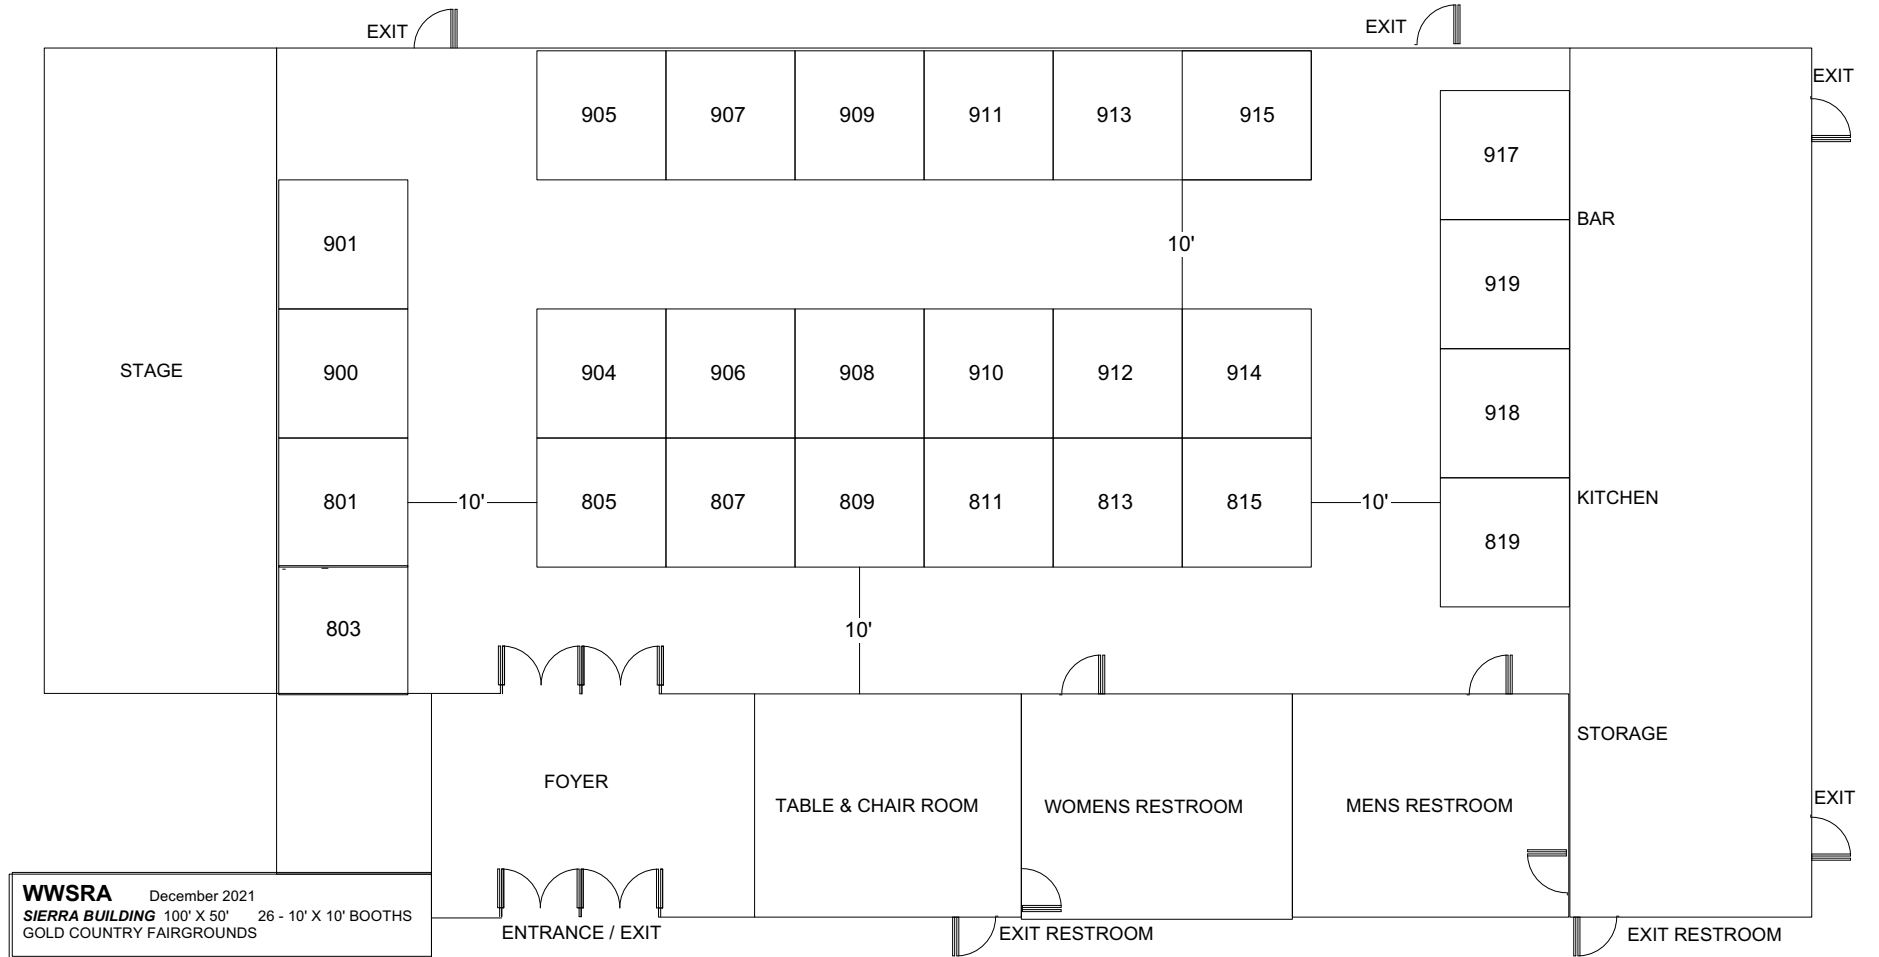

ARMORY

AUBURN

PLACER

SIERRA

***Map Not to Scale

TAHOE

 Fire extinguisher
 Crash Doors