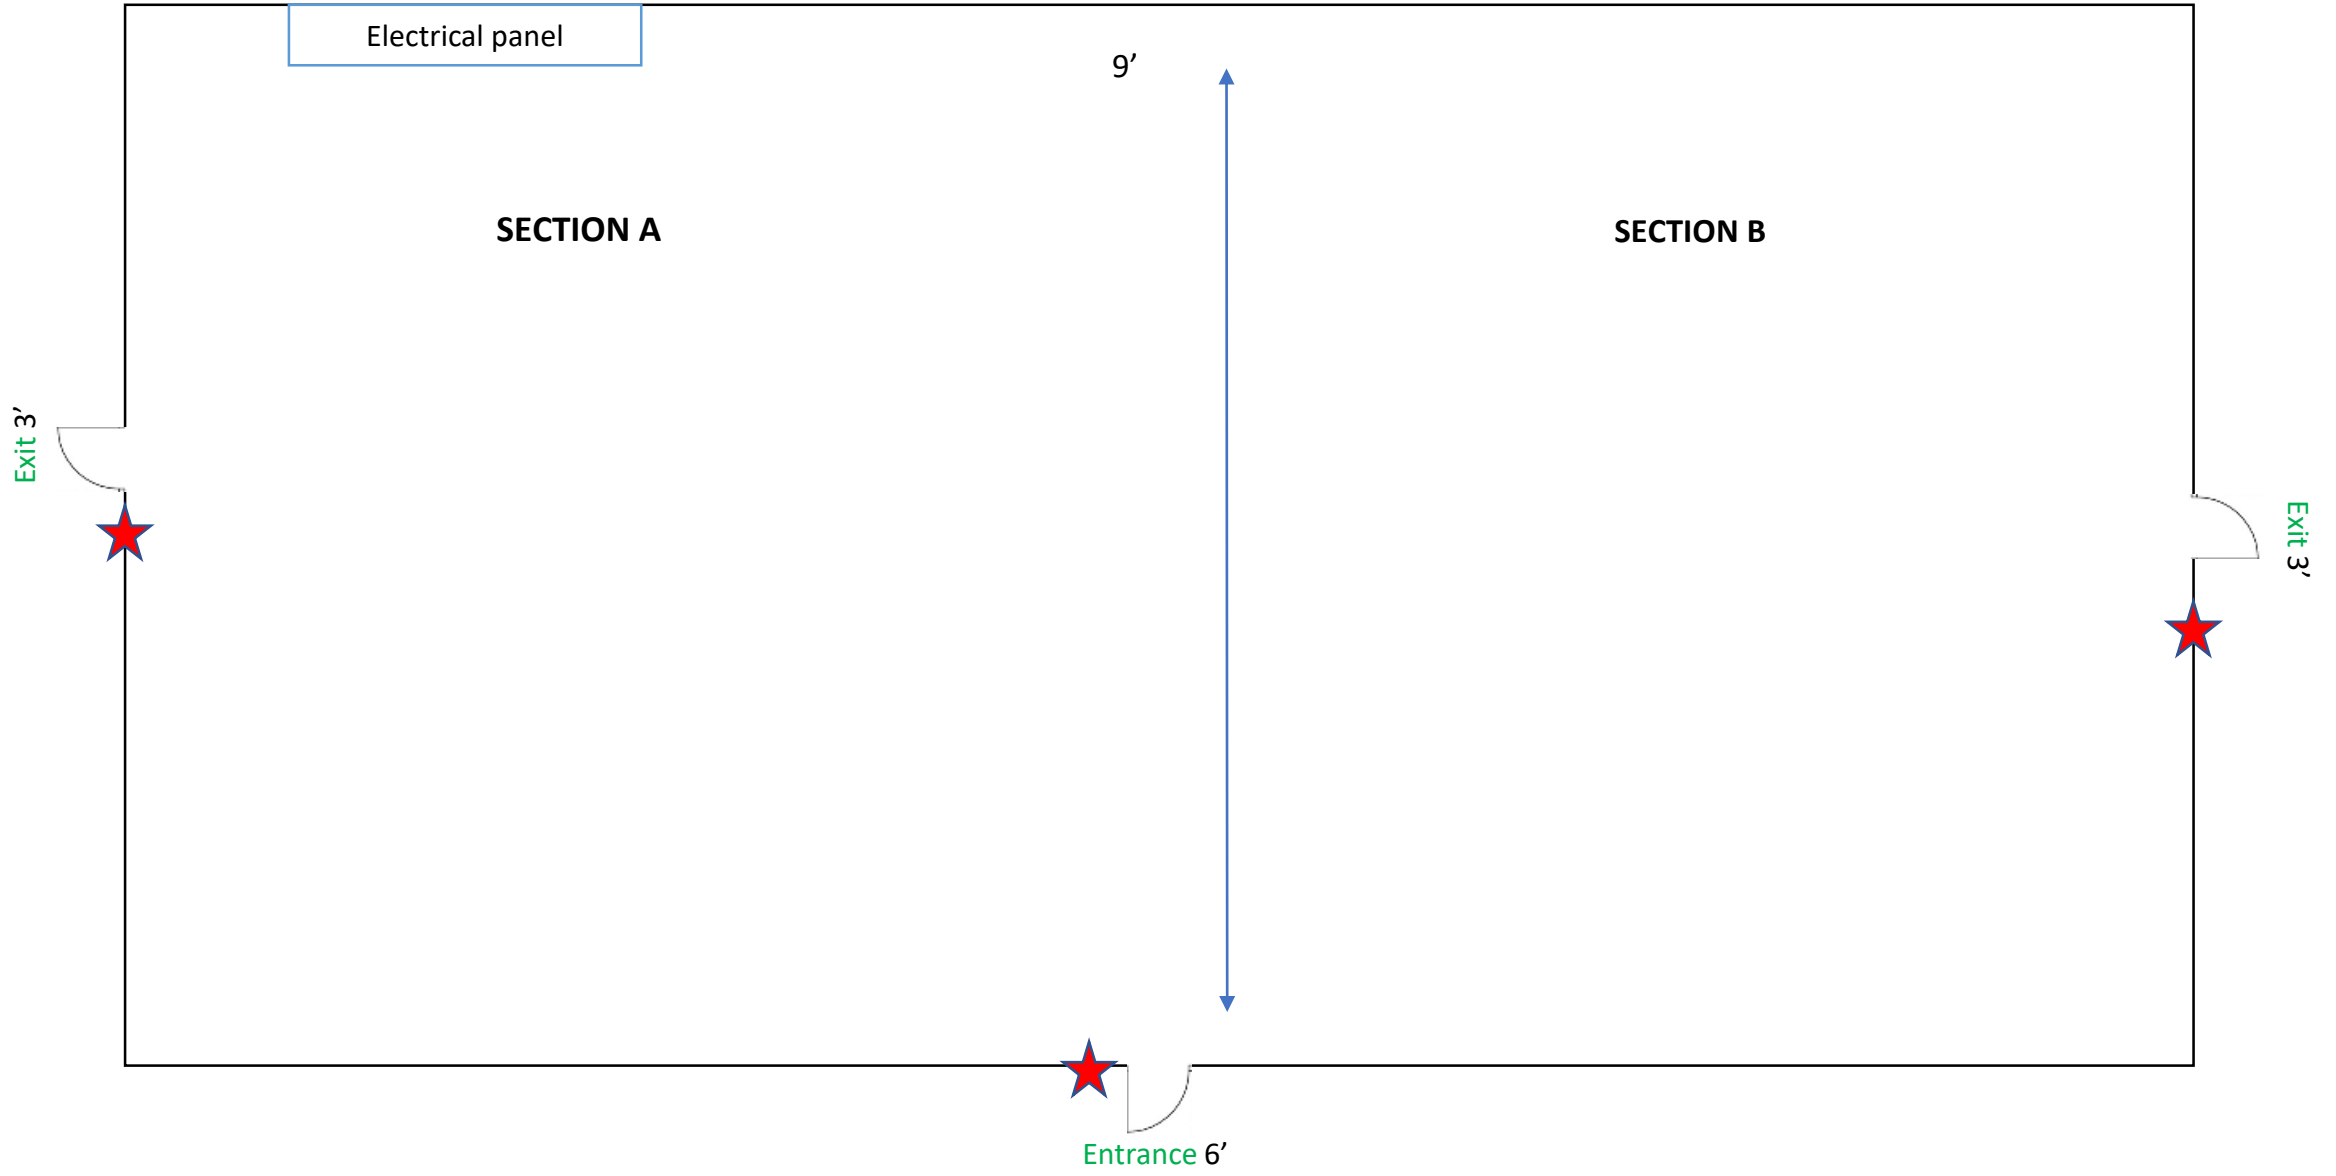

ARMORY

AUBURN

PLACER

SIERRA

***Map Not to Scale

TAHOE

 Fire extinguisher
 Crash Doors