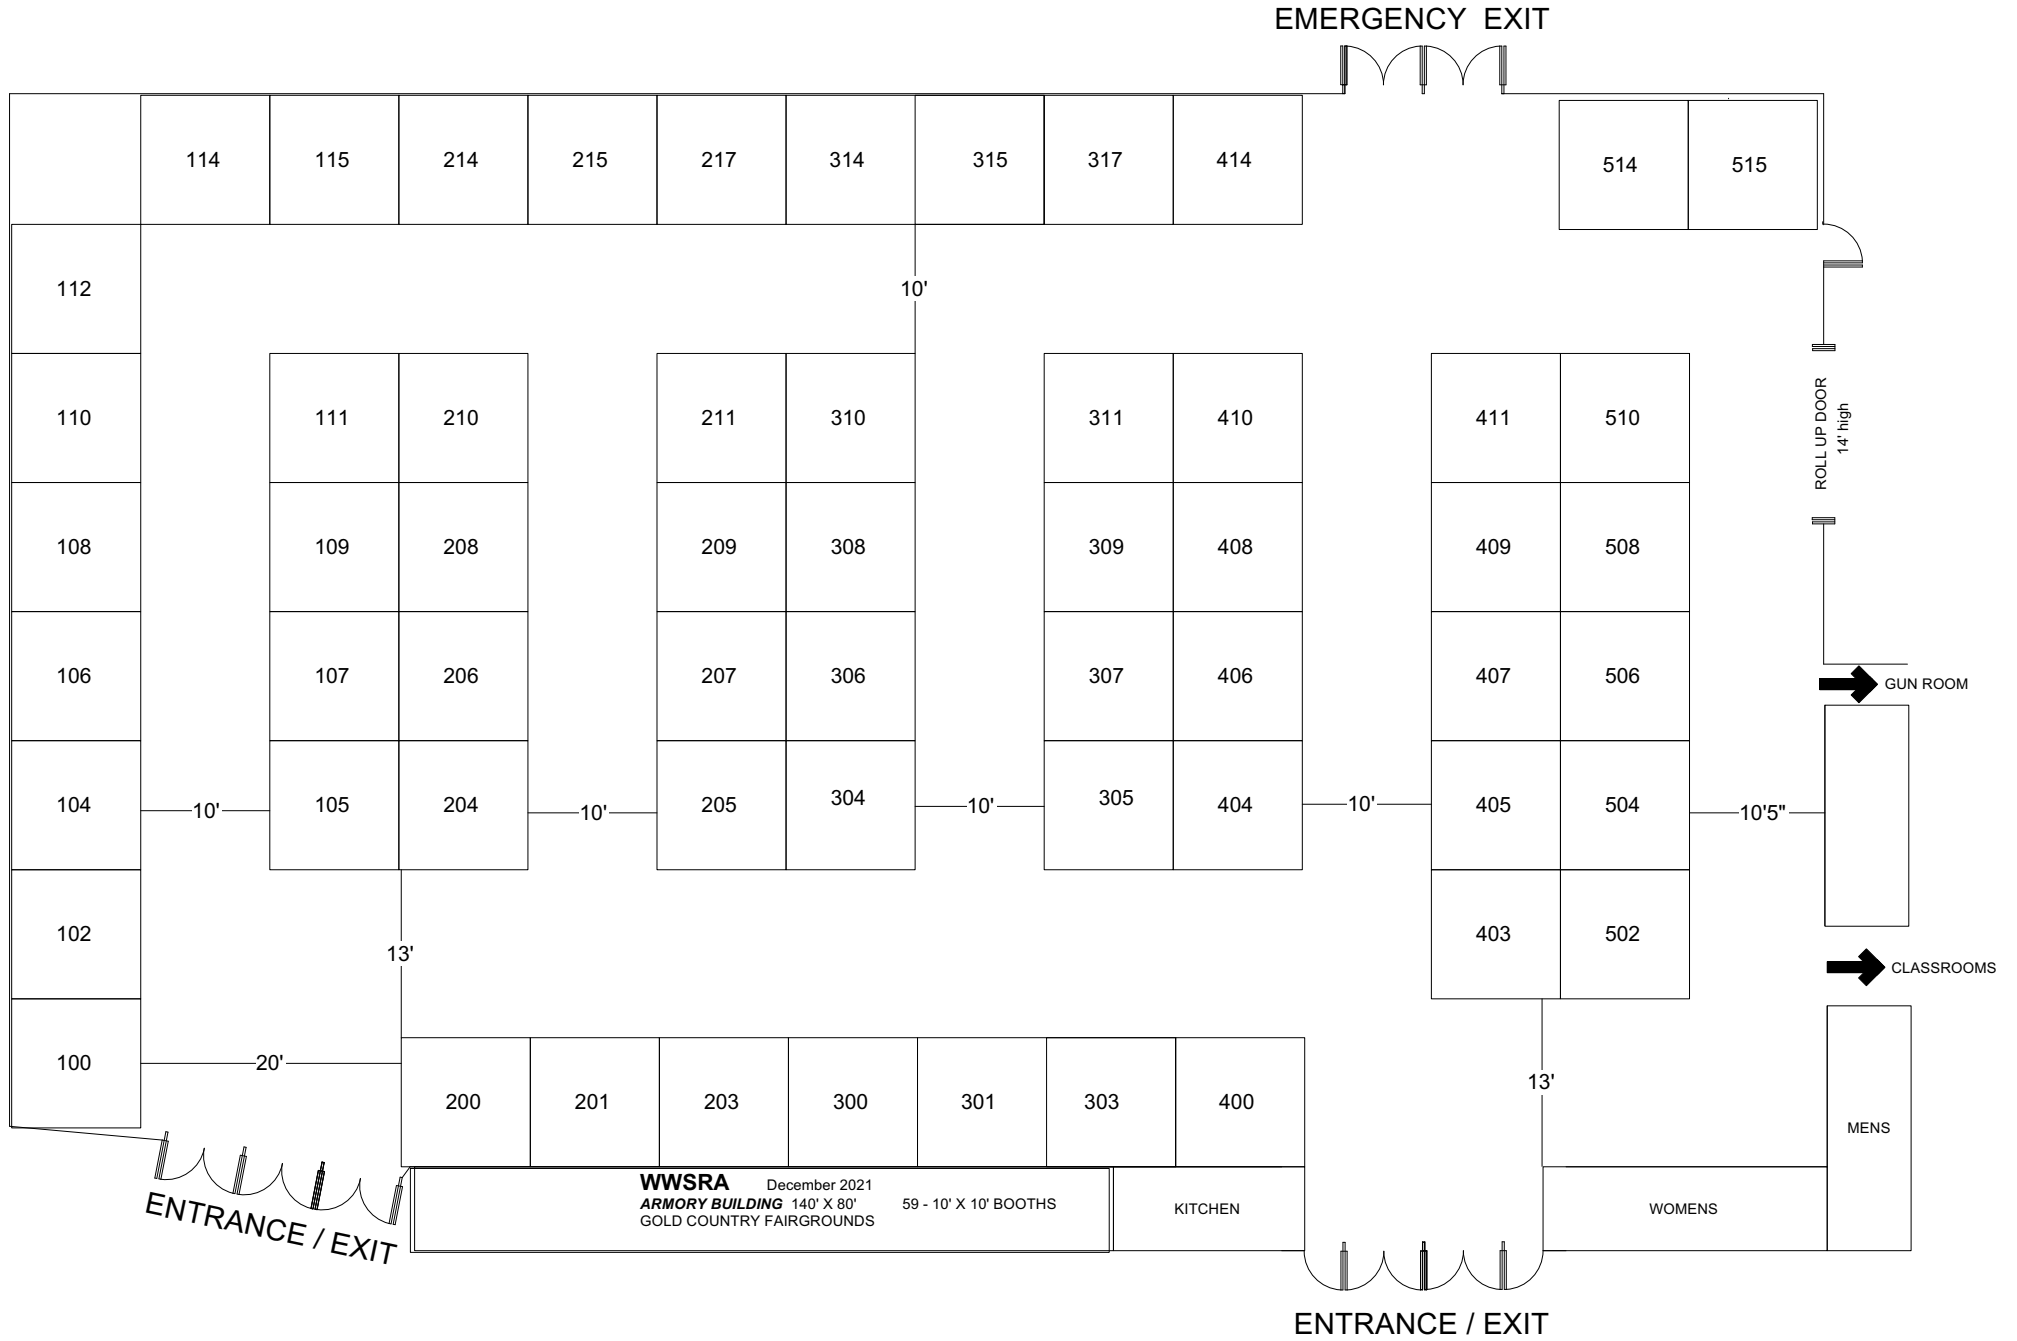

ARMORY

AUBURN

PLACER

SIERRA

***Map Not to Scale

TAHOE

 Fire extinguisher
 Crash Doors