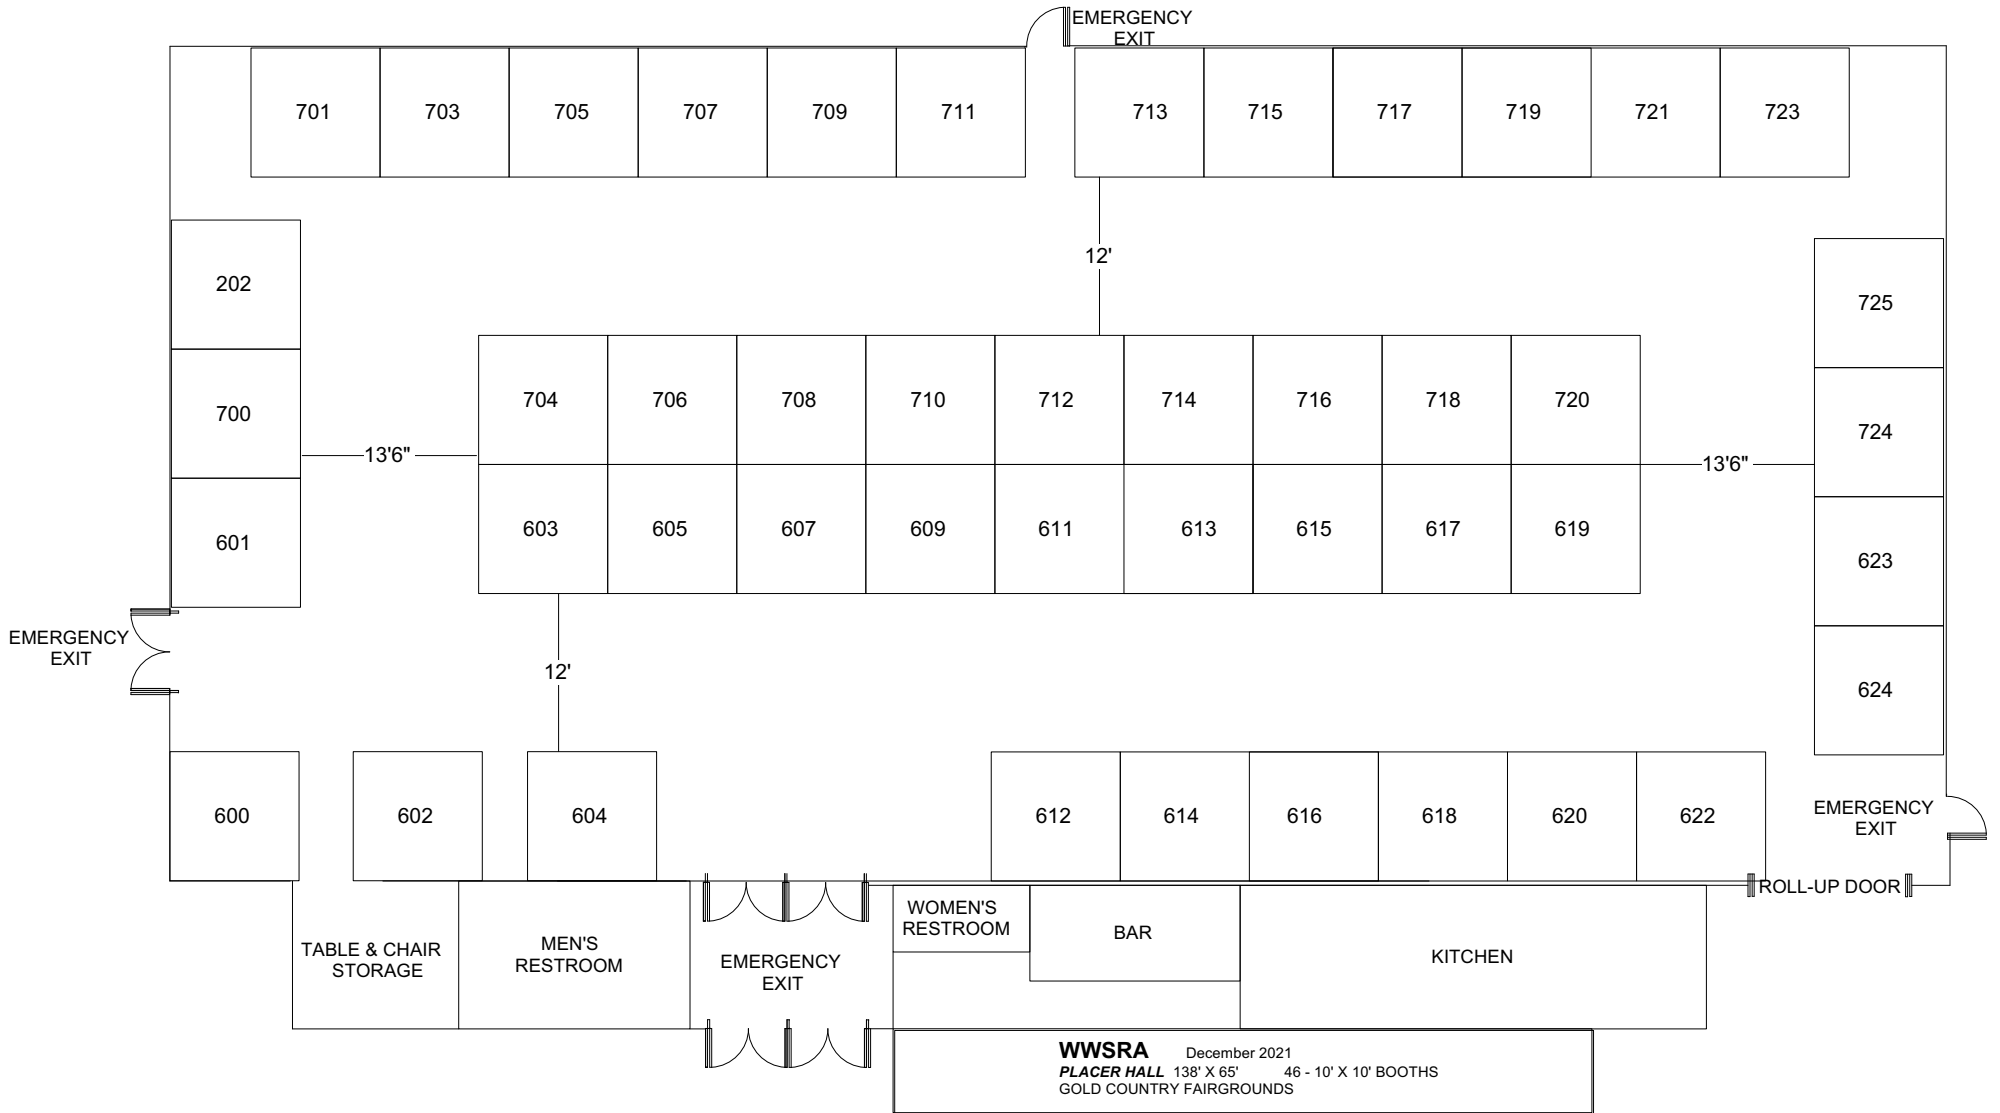

ARMORY

AUBURN

PLACER

SIERRA

***Map Not to Scale

TAHOE

 Fire extinguisher
 Crash Doors